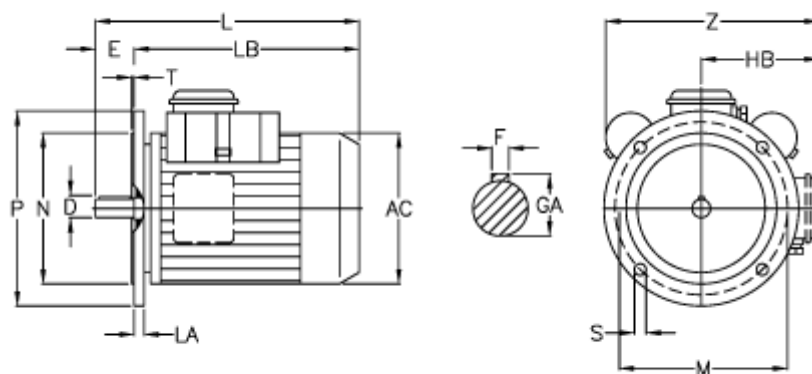

Article number: 25037464002

Description: ICME Single-phase motor MD71 B4 0,37KW
4 - 1400 rpm 1x230 Volt 50Hz B5 with starting & running capacitor

Measures

AC = 137	LB = 238
D = 14	M = 130
E = 30	N = 110
F = 5	P = 160
GA = 16.0	S = 9.5
HB = 107	T = 3.5
L = 268	Z = 210
LA = 10.0	